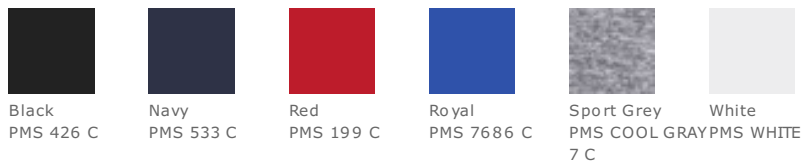

Gildan® Youth Heavy Cotton™ 100% Cotton Long Sleeve T-Shirt. 5400B

- 5.3-ounce, 100% cotton
- 90/10 cotton/poly (Sport Grey)
- Seamless double-needle 3/4" collar
- Taped neck and shoulders
- Tearaway label
- Rib knit cuffs
- Double-needle hem

COLOR INFORMATION

*Not all sizes are available in every color.