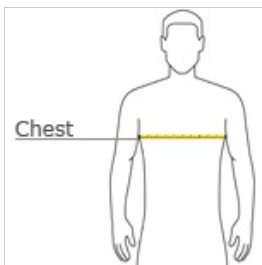

Gildan® Youth Heavy Cotton™ 100% Cotton Long Sleeve T-Shirt. 5400B

- 5.3-ounce, 100% cotton
- 90/10 cotton/poly (Sport Grey)
- Seamless double-needle 3/4" collar
- Taped neck and shoulders
- Tearaway label
- Rib knit cuffs
- Double-needle hem

HOW TO MEASURE

CHEST
With arms down at sides, measure around the upper body, under arms and over the fullest part of the chest.

SIZE CHART

| | XS | S | M | L | XL |
|------|-----|-----|-------|-------|-------|
| Size | 2/4 | 6/8 | 10/12 | 14/16 | 18/20 |